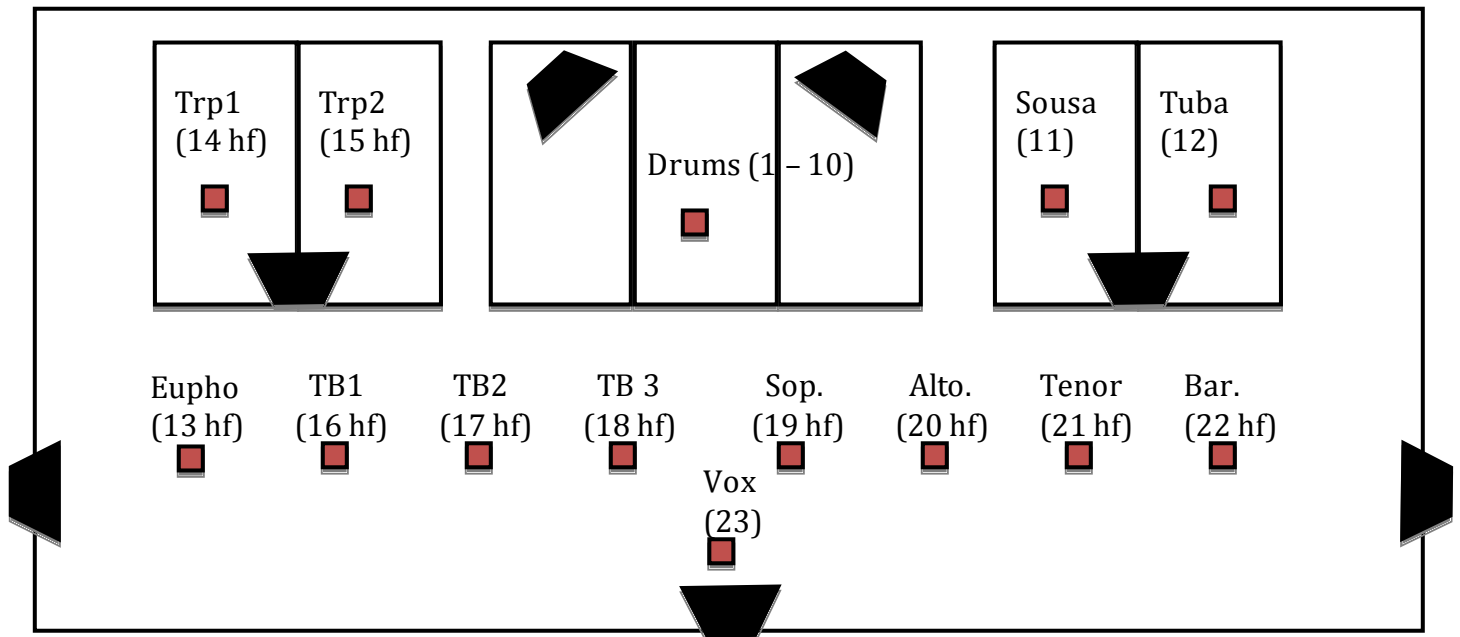

PASTORS OF MUPPETS DATASHEET

Mise à jour le 16/01/2015

PATCH		
Patch	Instrument	Mic.
1	Kick out	D6
2	Kick in	Beta 91
3	Snare Top	Sm57
4	Snare Bot	Sm57
5	HitHat	Sm81
6	Tom 1	e604
7	Tom 2	e604
8	Tom 3	e604
9	Over J	C451
10	Over C	C451
11	Souba	D112
12	Tuba	M88
13	Euphonium	Beta 98 HF
14	Trumpet 1	Beta 98 HF
15	Trp 2	Beta 98 HF
16	Trombone 1	Beta 98 HF
17	Tb 2	Beta 98 HF
18	Tb 3	Beta 98 HF
19	Soprano sax	Beta 98 HF
20	Alto sax	Beta 98 HF
21	Tenor sax	Beta 98 HF
22	Baryton sax	Beta 98 HF
23	Vox	Sm58

SOUND SYSTEM

The sound system (with Subwoofer) must be adapted to the site and it's public capacity. On stage please provide 5 identical monitors, a side système in front (2,50m Hi) & if possible 1 subwoofer for the drummer

Provide 31-Band EQ for all departures

A digital mixer is better but if it is an analog mixer please supply 1 spx 990, 1 lexicon PCM 90, 10 compression chanel, 1 Comp/Gate. & 3 Gates.

The microphone corresponds to the patch list. The beta 98 (13 – 22) must be wireless. We can provide it, but we can't assure you they'll be operational in your country. We must check that first.

Wireless receiver shure ppx4 & transmitter ppx1
P6 702-720MHz

The patch list doesn't include the effect return.

The band need 3 risers
1 for the drum 3x2m & 0,60cm hi
2 for brass 2x2m & 0,40cm hi

Do not hesitate to contact our technician :